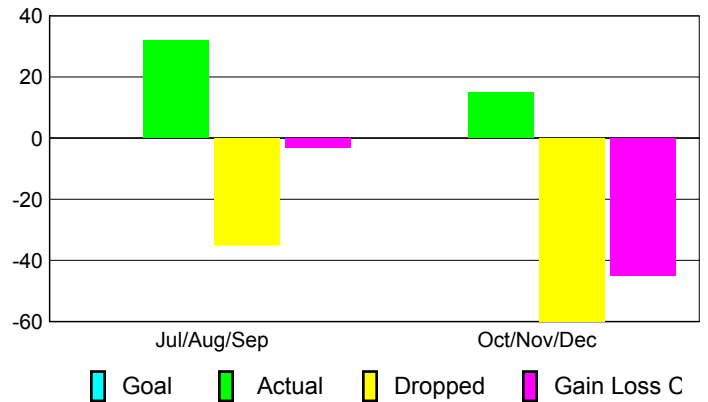

Membership Results 2010-2011

Goal, New, Dropped, Gain/Loss