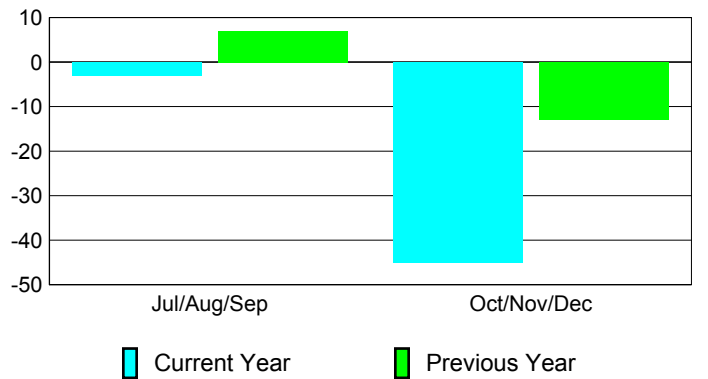

Comparison of Membership Gain/Loss

Current Year Compared to the Previous Year